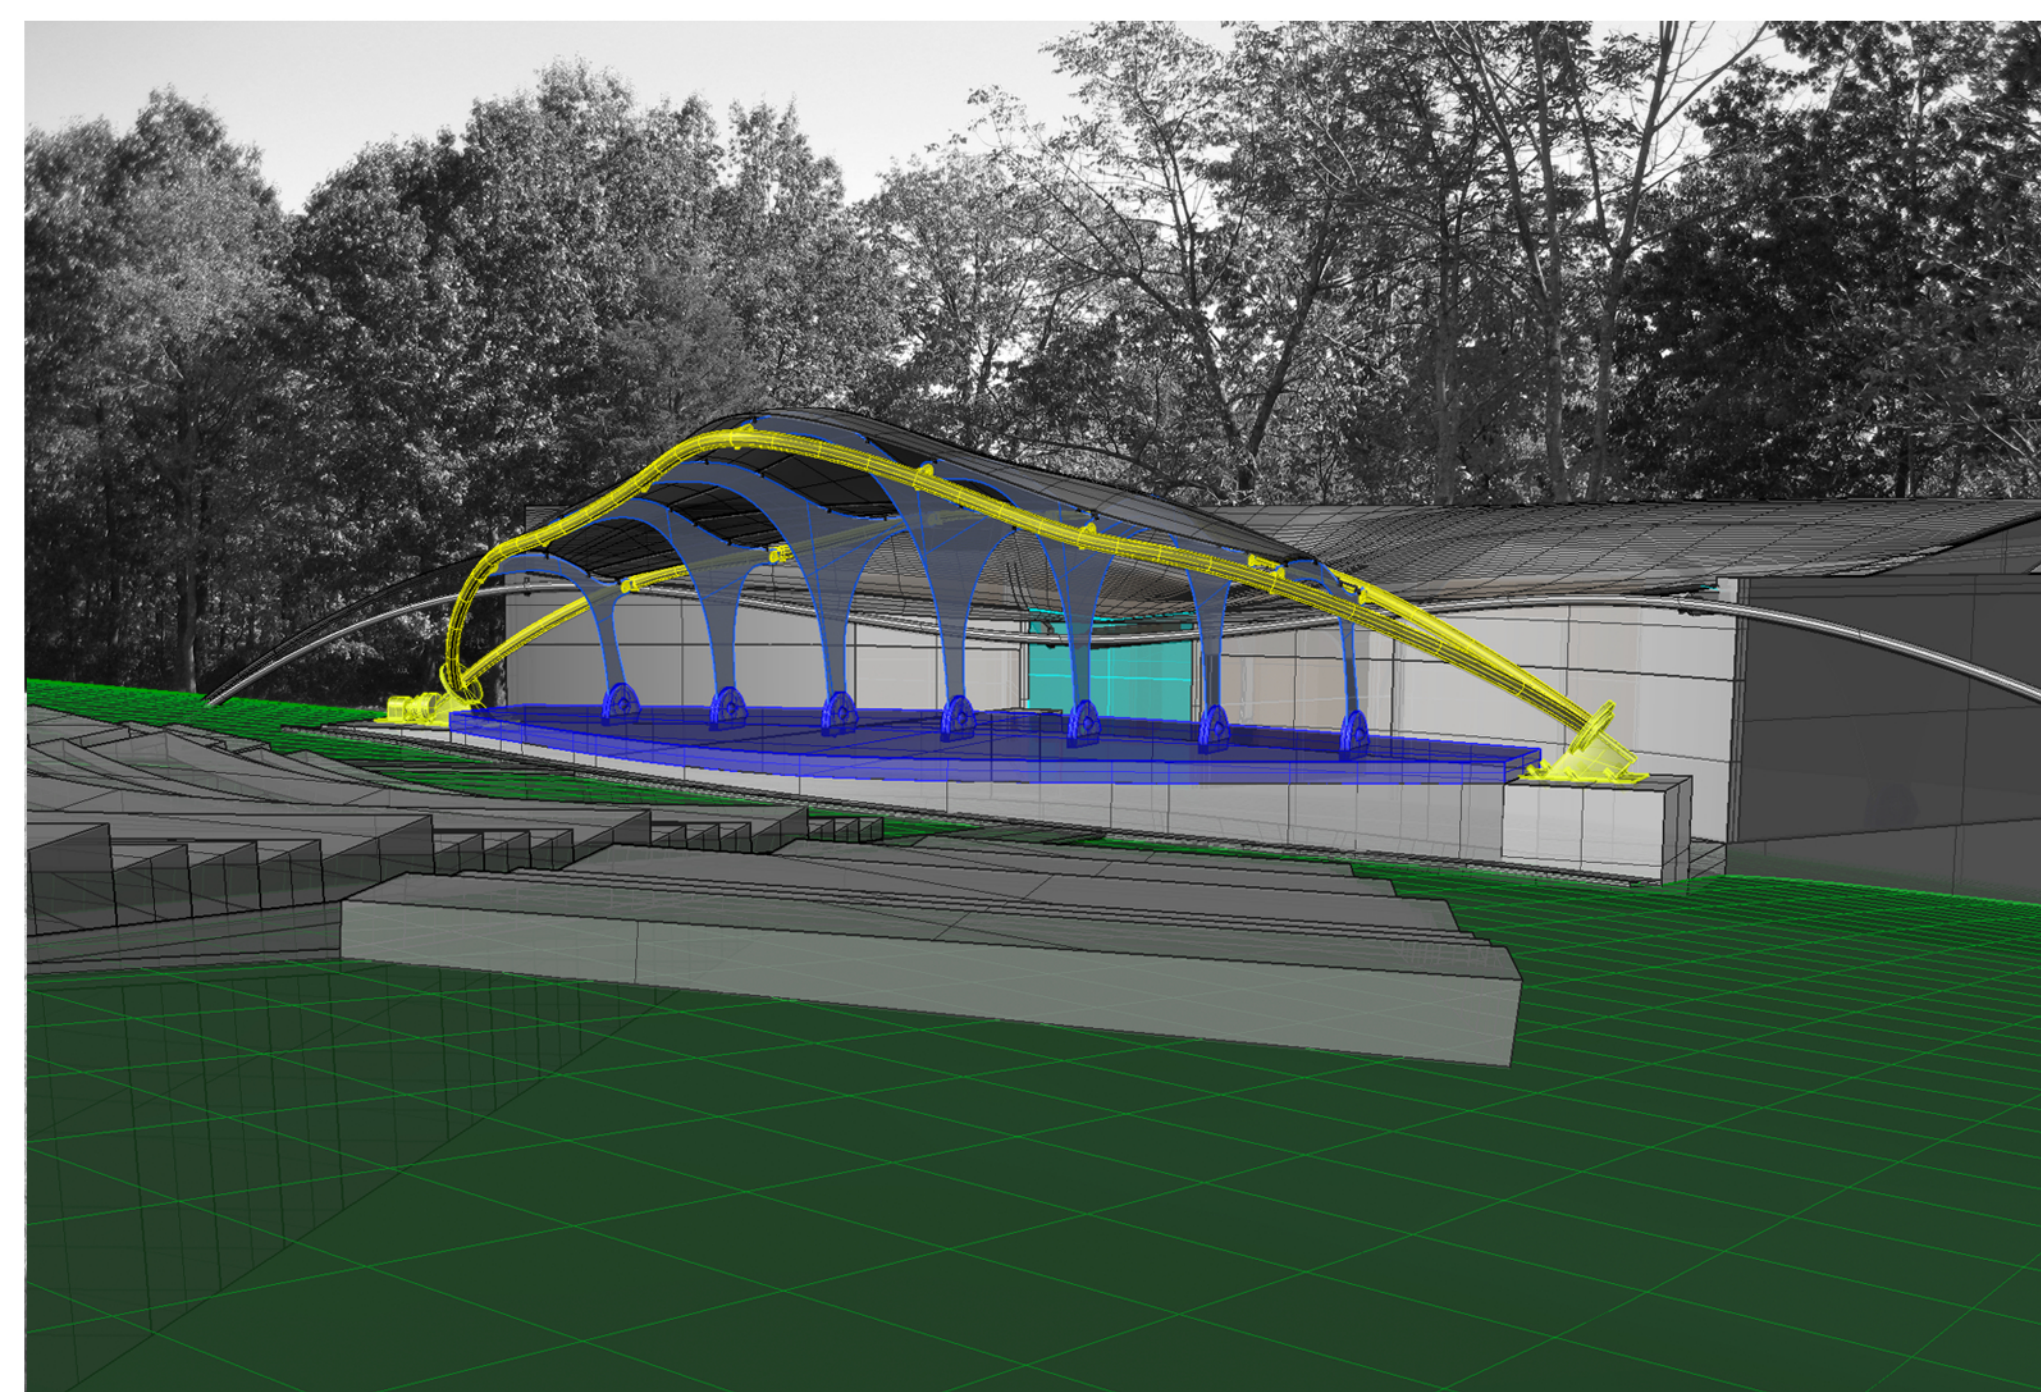

SECTION (NORTH)

1/8" : 1'-0"

MESH ROOFING SYSTEM

EAST PERSPECTIVE (STAGE ROTATION SIMULATION)