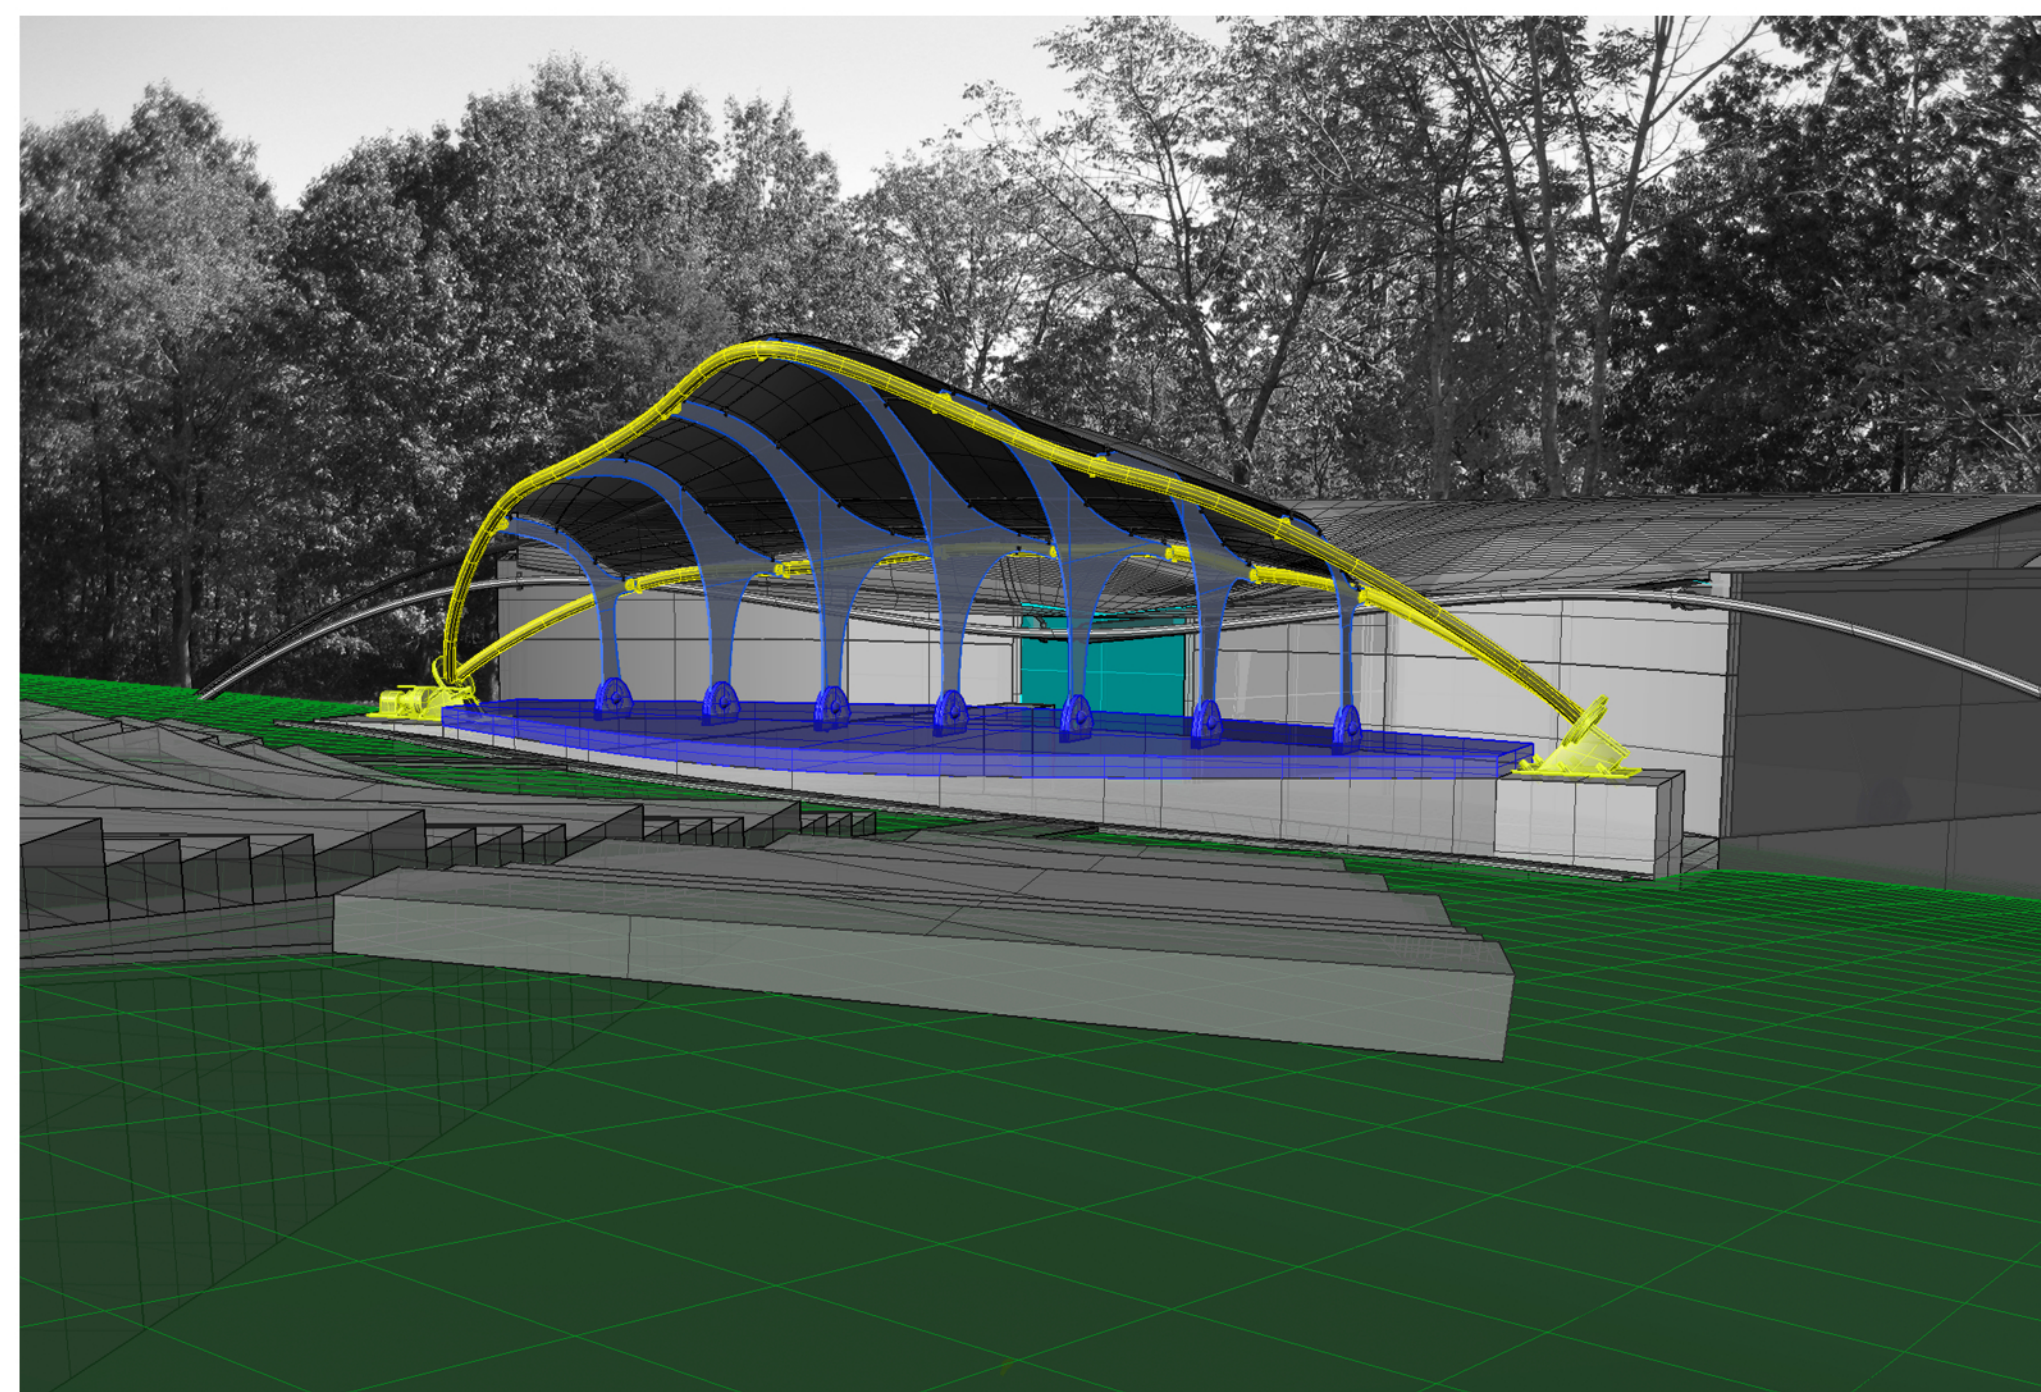

SECTION (NORTH)

1/8" : 1'-0"

MESH ROOFING SYSTEM

EAST PERSPECTIVE (STAGE ROTATION SIMULATION)