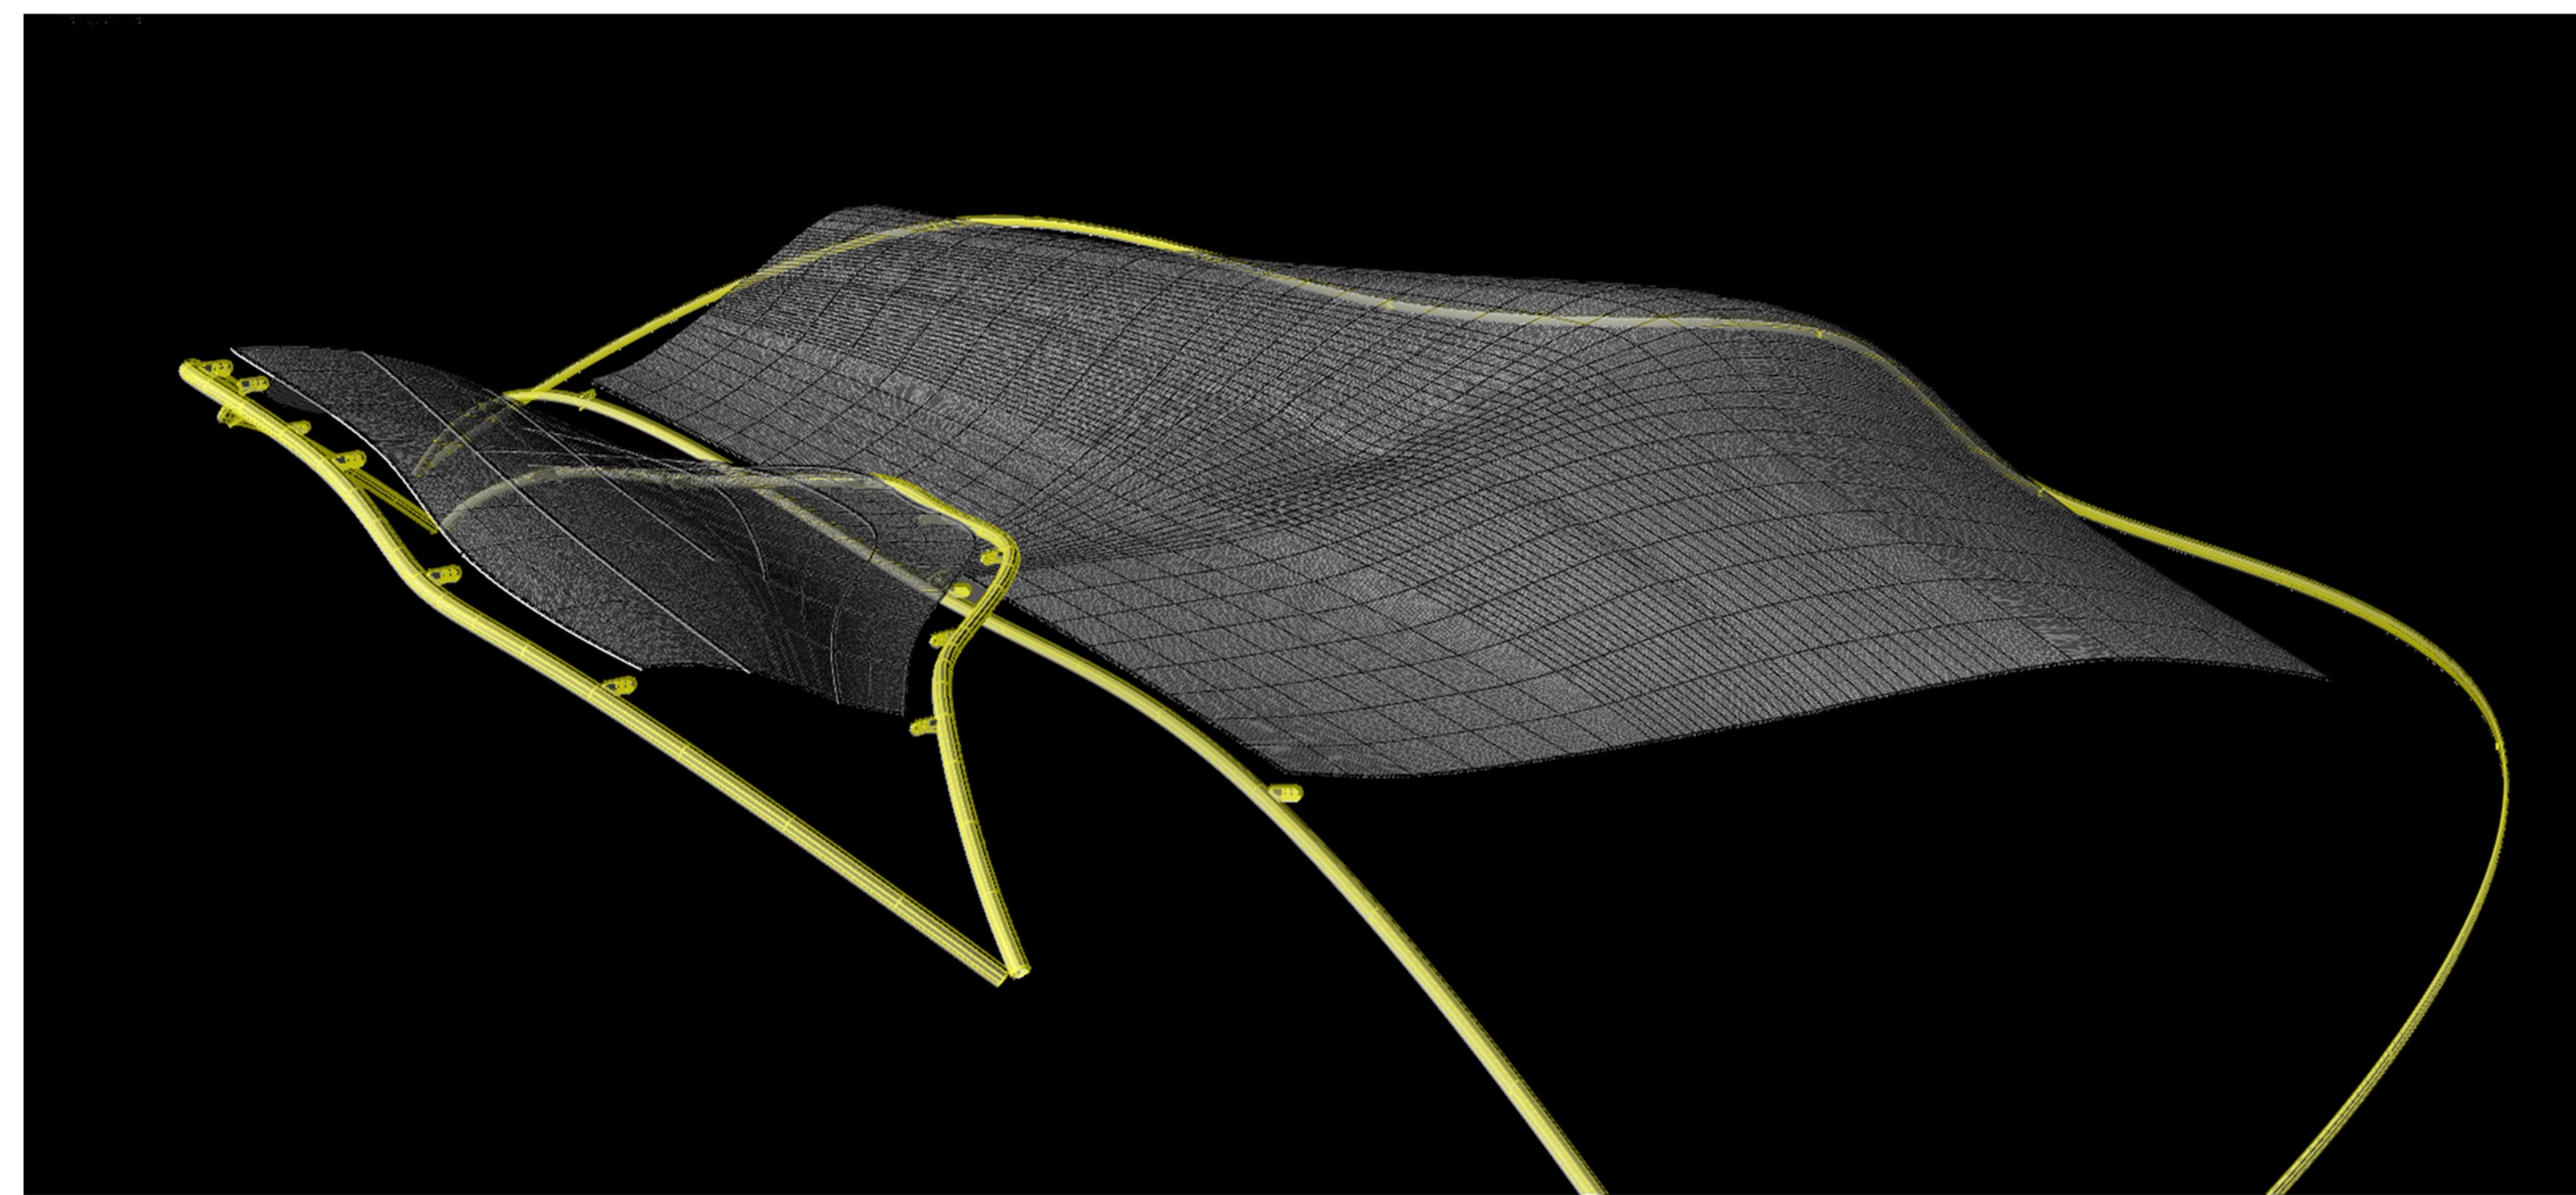

SECTION (NORTH)

1/8" : 1'-0"

MESH ROOFING SYSTEM

EAST PERSPECTIVE (STAGE ROTATION SIMULATION)