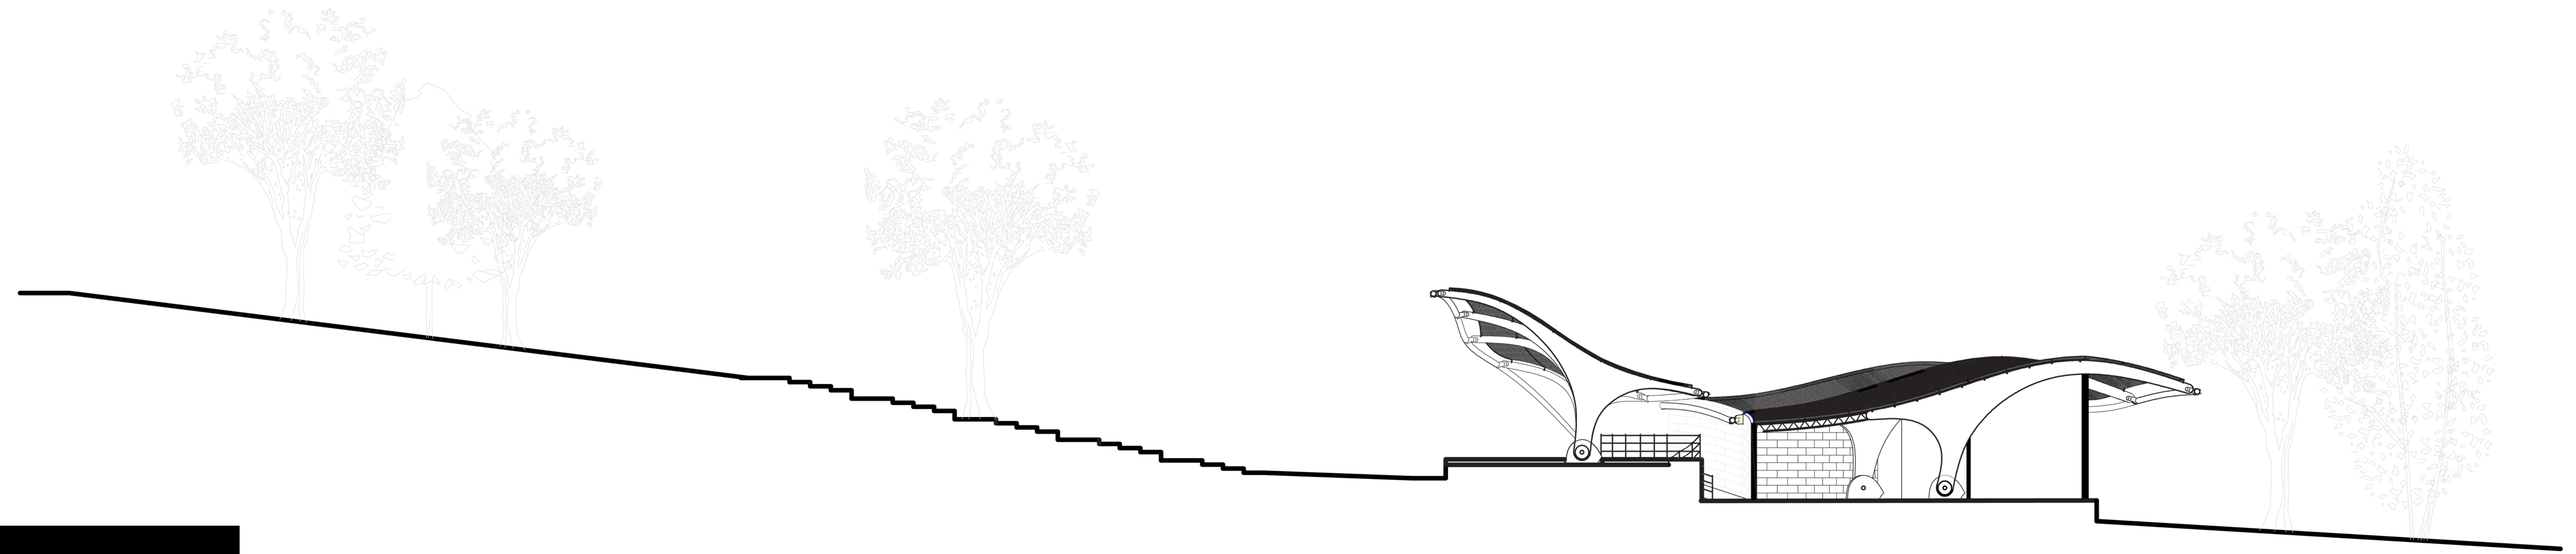

SECTION (NORTH)

1/8" : 1'-0"

MESH ROOFING SYSTEM

EAST PERSPECTIVE (STAGE ROTATION SIMULATION)