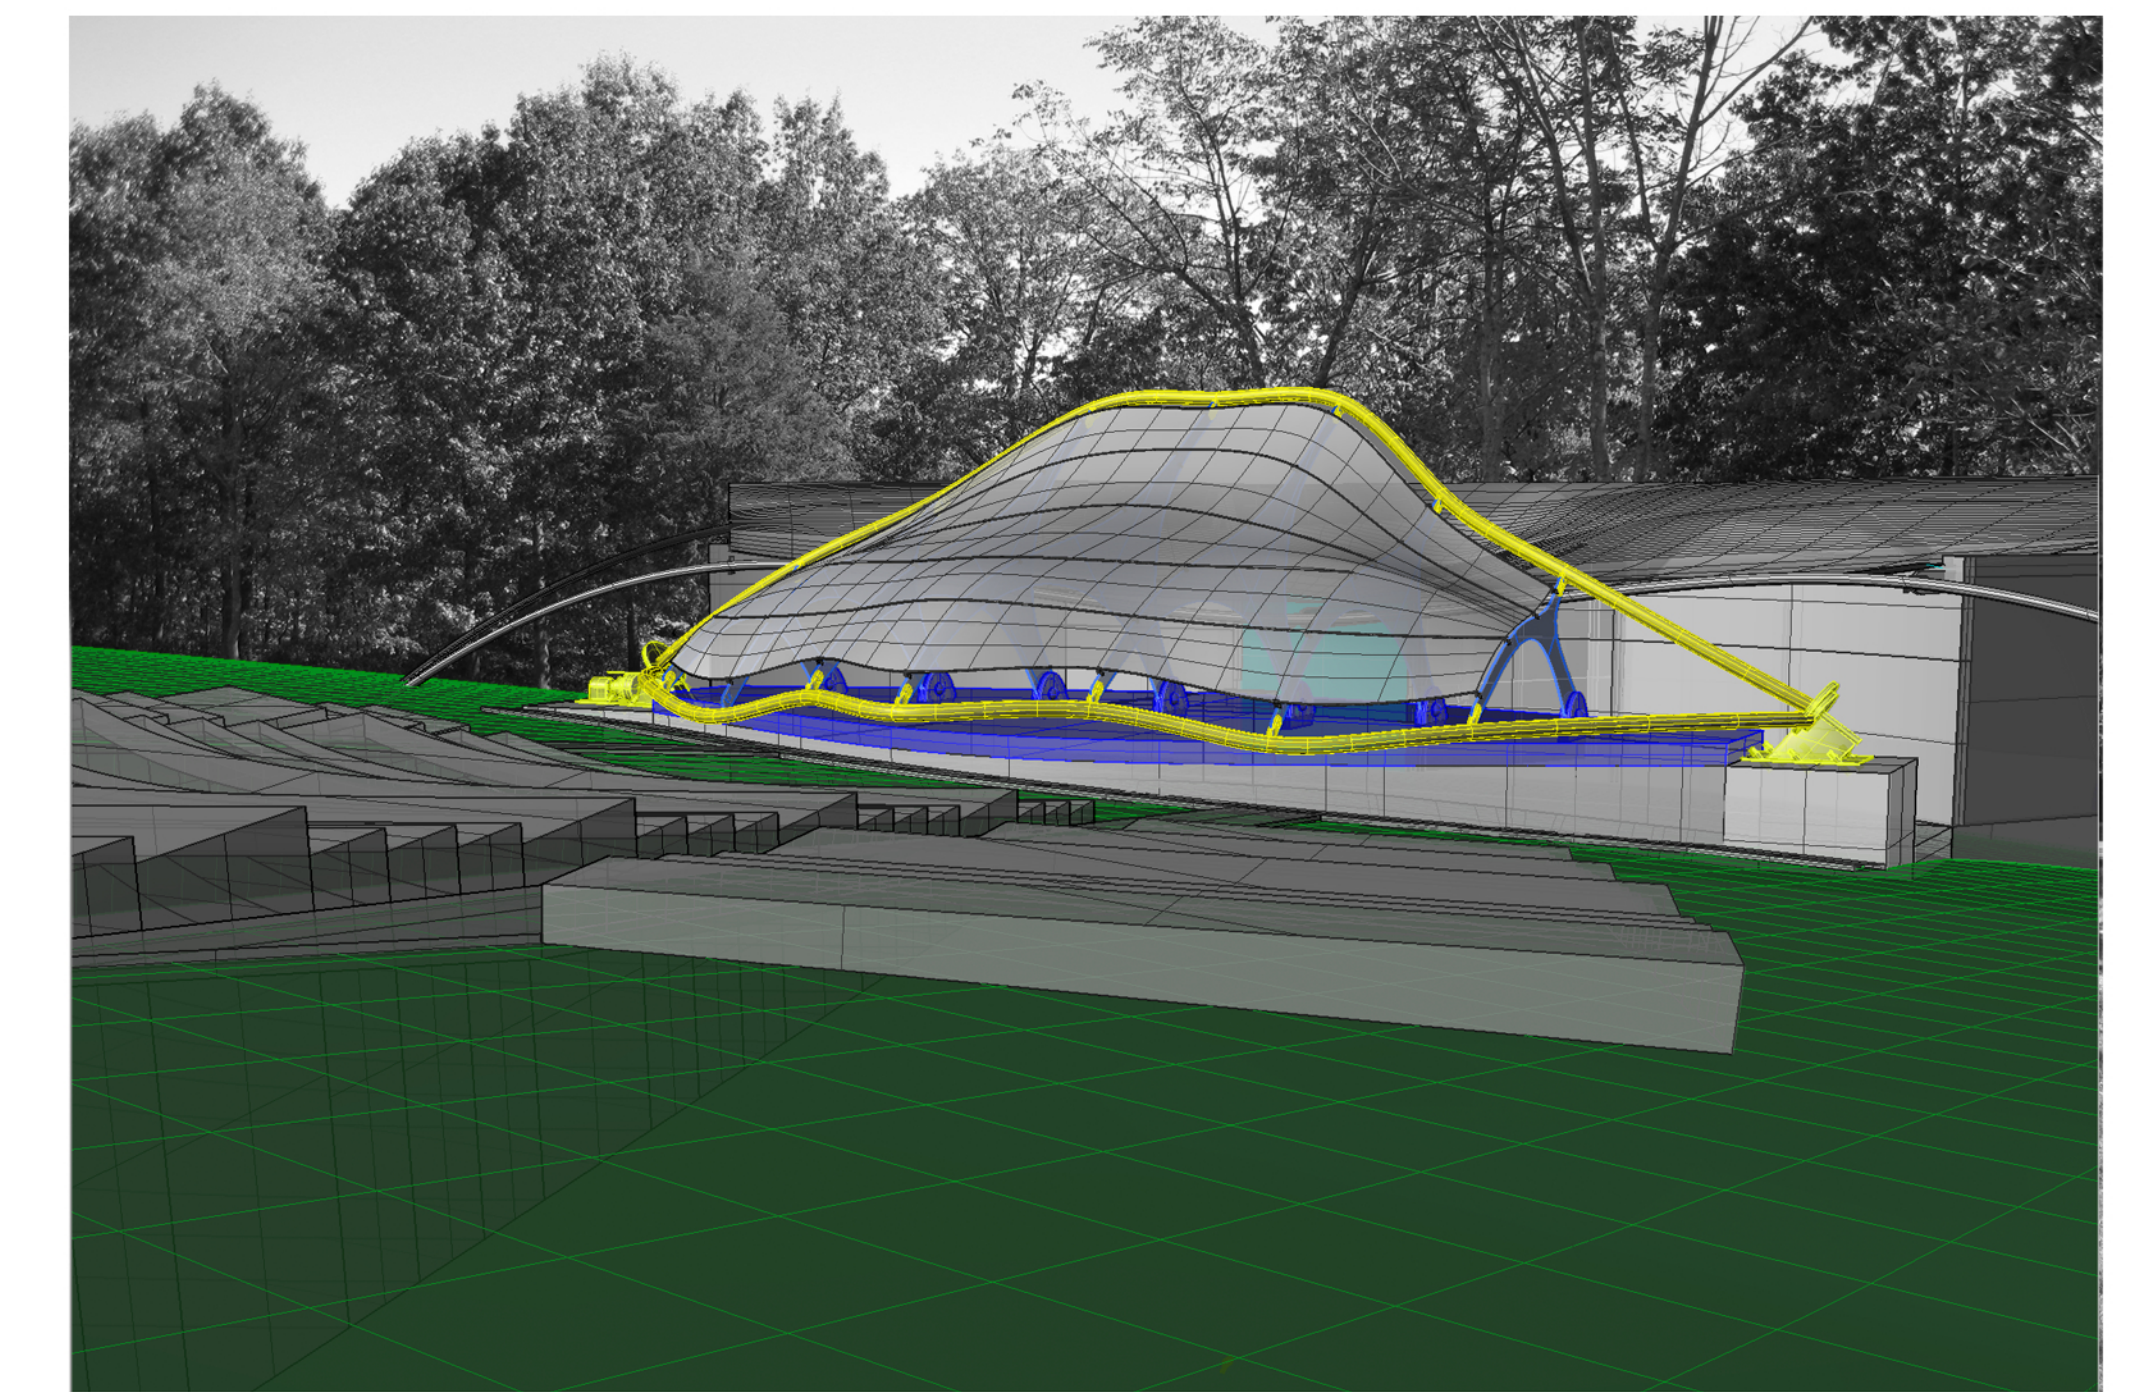

SECTION (NORTH)

1/8" : 1'-0"

MESH ROOFING SYSTEM

EAST PERSPECTIVE (STAGE ROTATION SIMULATION)