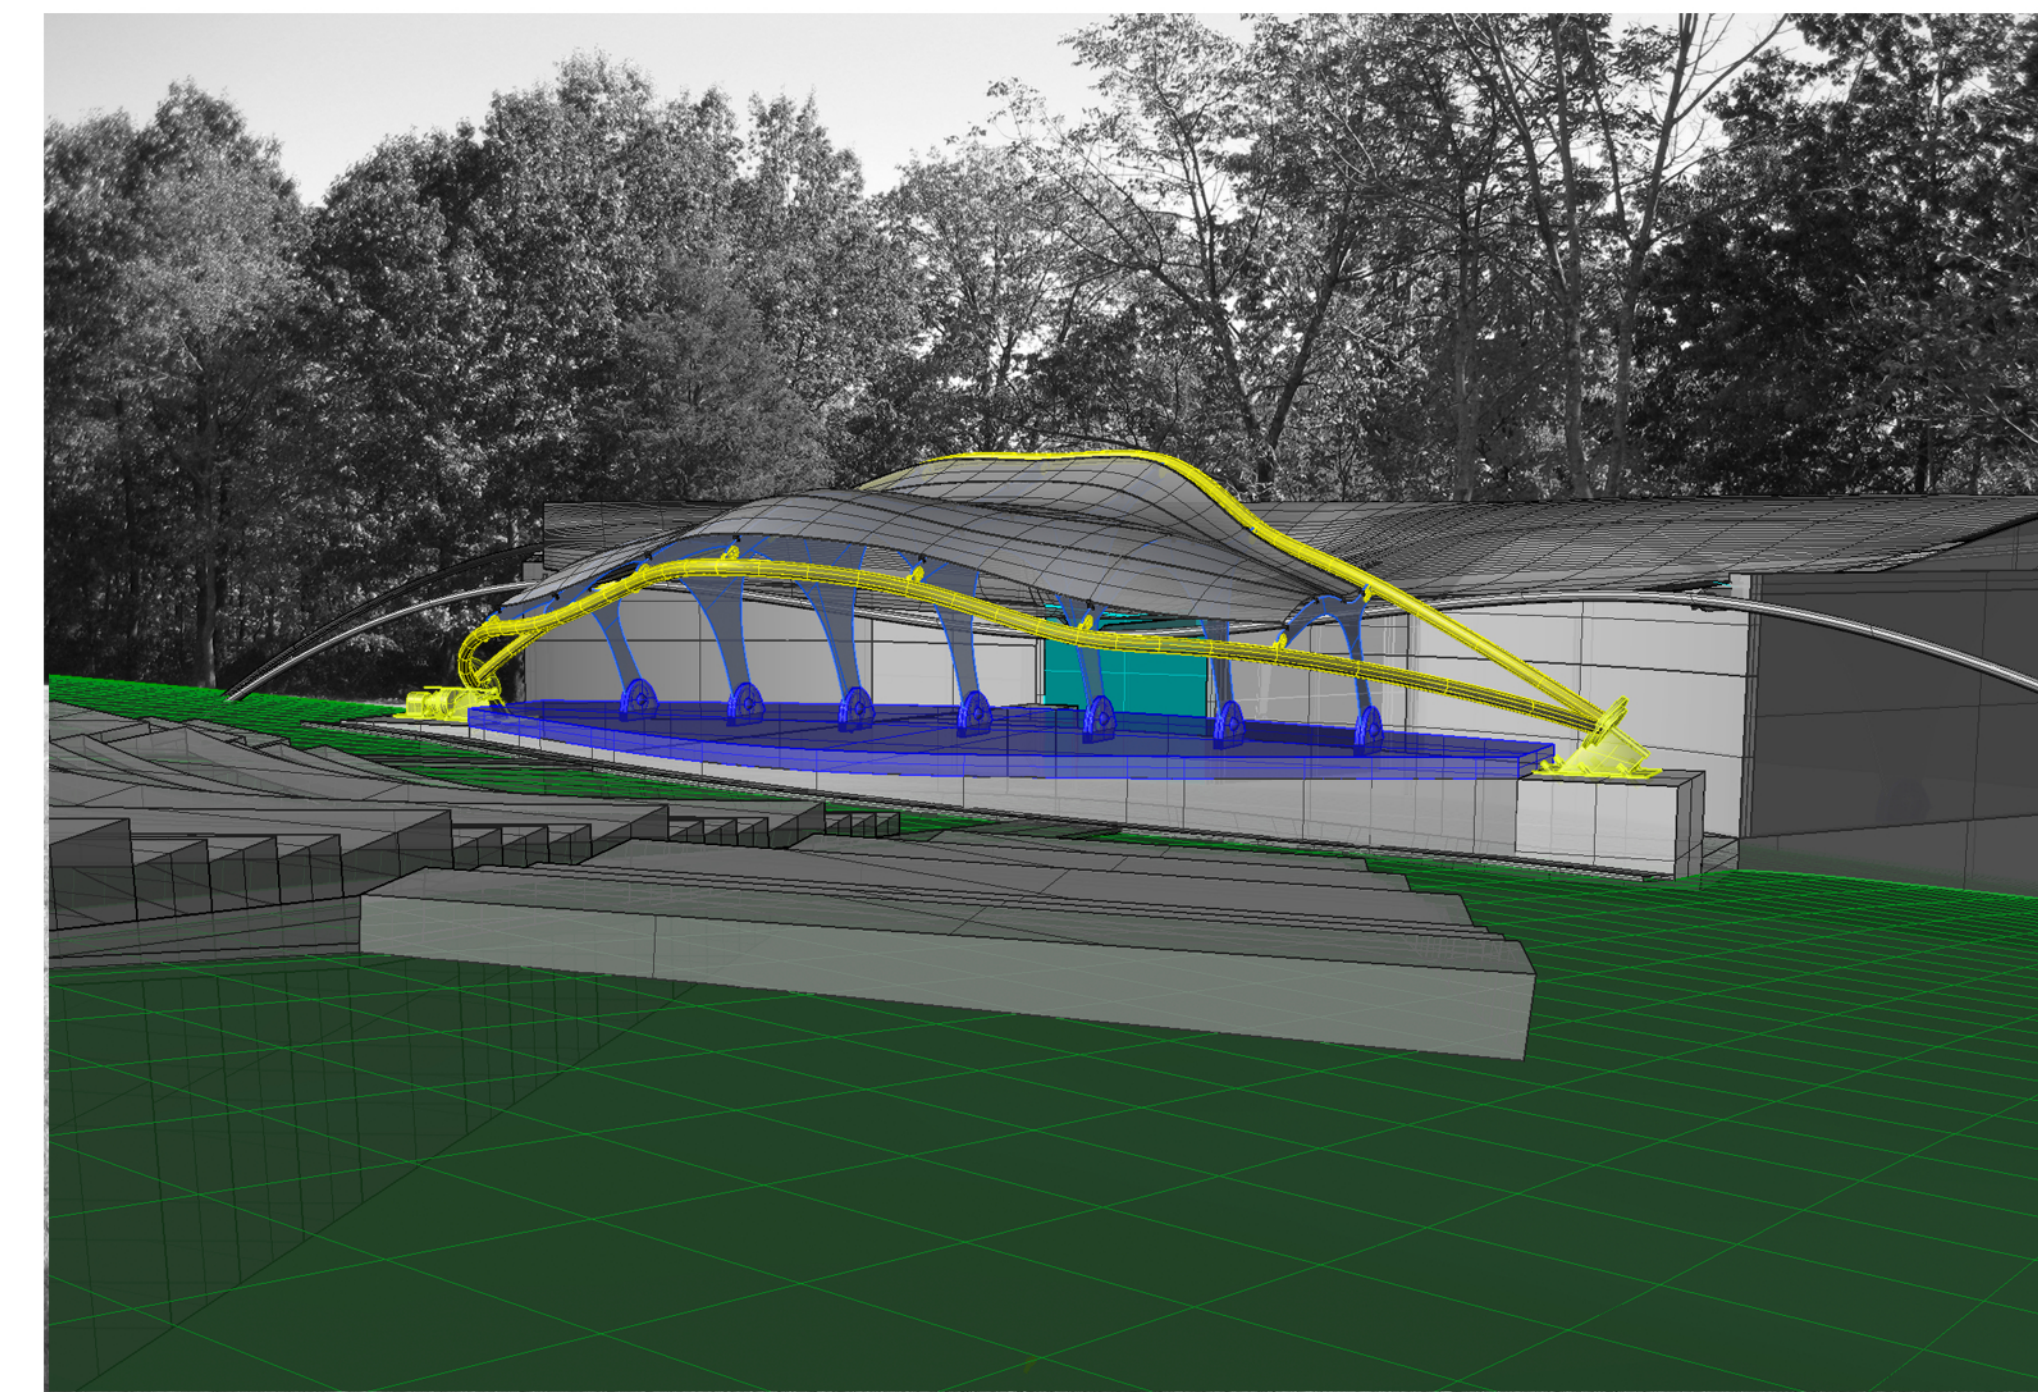

SECTION (NORTH)

1/8" : 1'-0"

MESH ROOFING SYSTEM

EAST PERSPECTIVE (STAGE ROTATION SIMULATION)